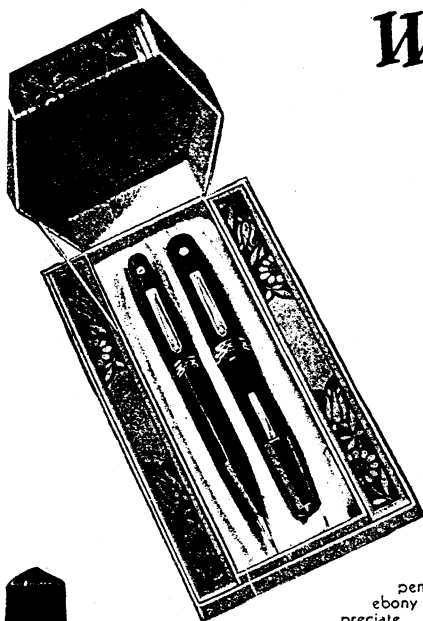

WAHL - EVERSHARP

PENS DORIC PENCILS

PEN AND PENCIL SET FLASHING EBONY BLACK—WITH CLIPS

For Lady or Gentleman. See full size illustration below.

Eversharp Doric standard size pen and pencil set. The pen has the Eversharp personal point feature and the pencil has the propel, repel, expel action. The pen is twelve sided and the pencil ten. The color is a flashing ebony black. A gift anyone will appreciate.

The new moderne gift box greatly enhances the contents.
No. K8799 Per Set $14.00

LADIES' SET WITH RINGS INSTEAD OF CLIPS

Same size pen and pencil also same description as above, except with rings in place of clips.
No. K8800 Per Set $14.00